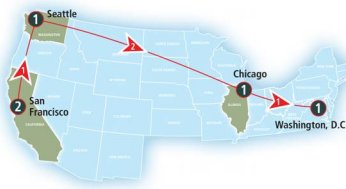

West Coast to East Coast Rail Experience

San Francisco, CA > Seattle, WA > Chicago, IL > Washington, DC

10 DAY ITINERARY:

- Hop-on, hop-off sightseeing tour of San Francisco
- Sightseeing tour of Muir Woods and Sausalito with Bay Cruise
- Admission to the Space Needle and Chihuly Garden & Glass Exhibit
- Architecture cruise in Chicago
- Monuments by Moonlight tour in Washington, DC
- 5 nights' hotel accommodations; 4 nights onboard Amtrak
- One-way Amtrak® onboard the Coast Starlight, Empire Builder, and Capitol Limited in Coach accommodations